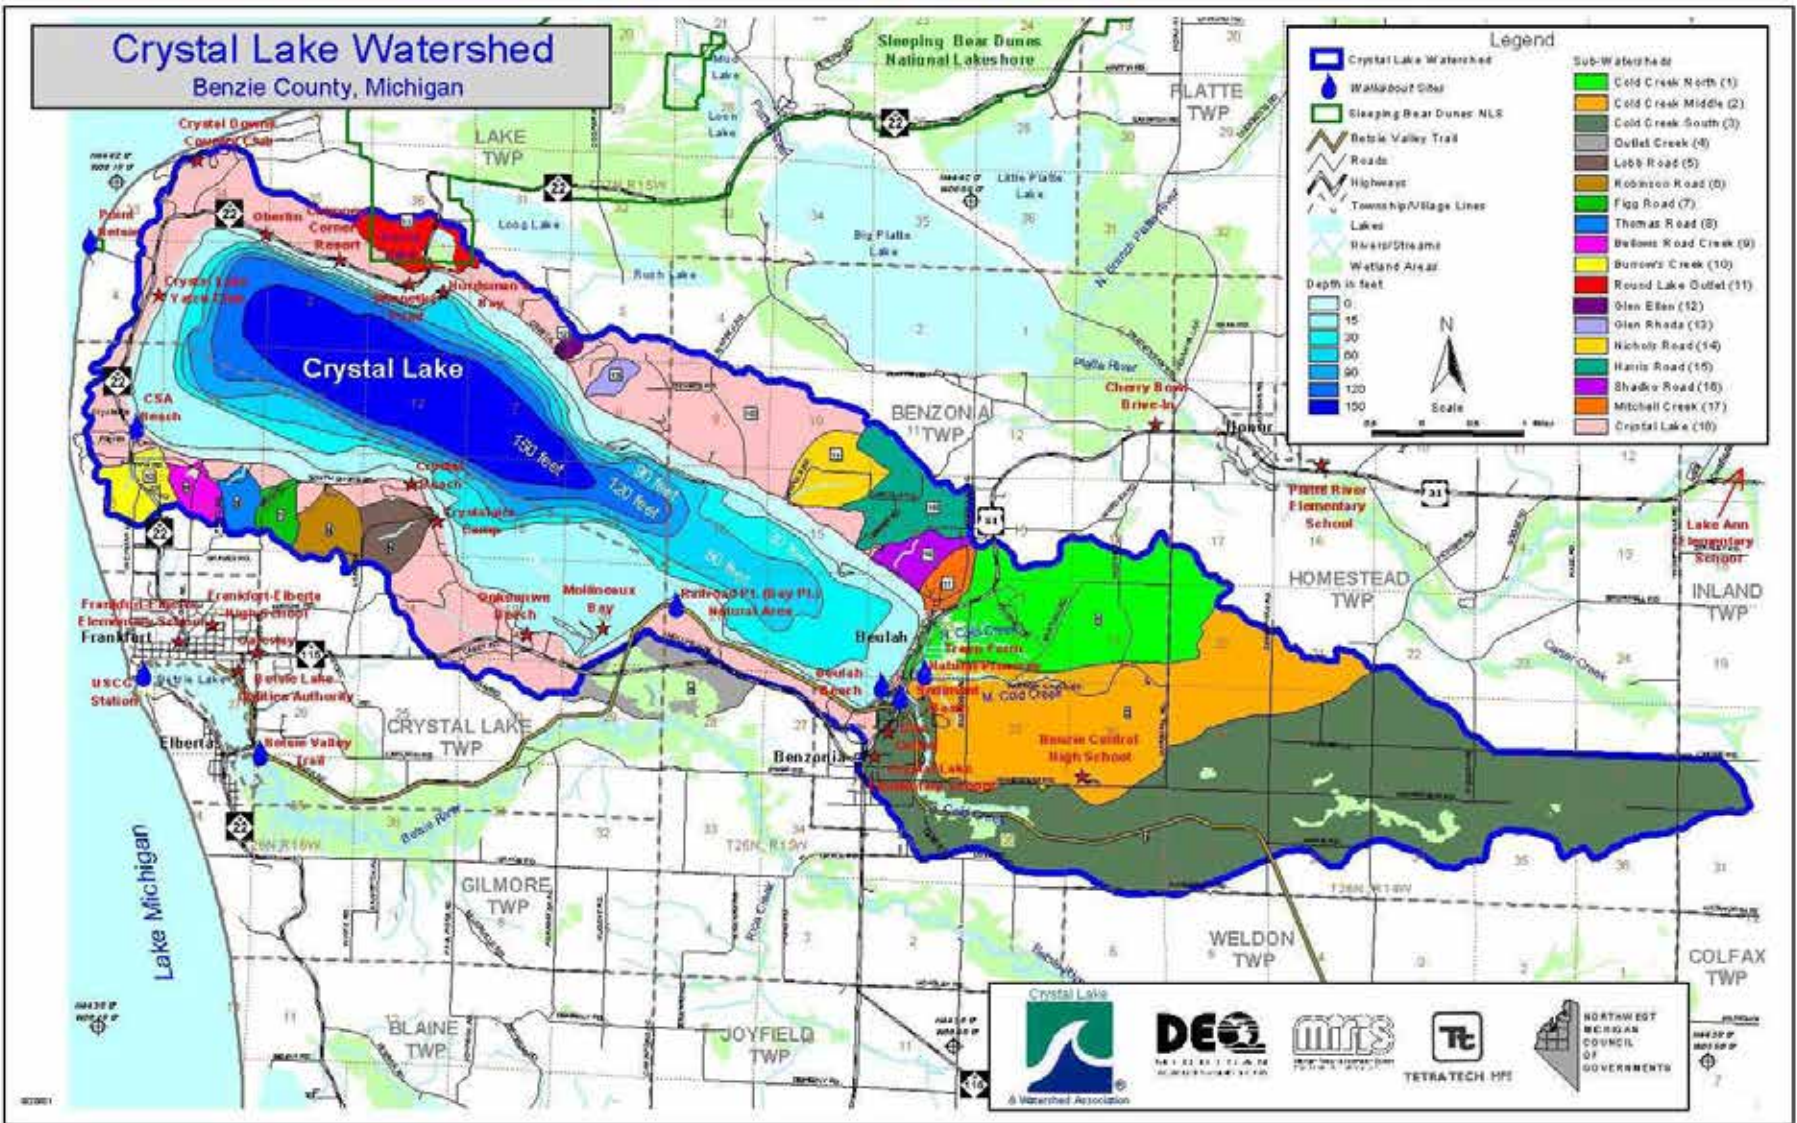

Crystal Lake Watershed

Benzie County, Michigan

Legend

- Crystal Lake Watershed
- Wakabou Site
- Sleeping Bear Dunes NLS
- Beuk Valley Trail
- Roads
- Highways
- Township/Stage Lines
- Lakes
- Rivers/Streams
- Wetland Areas

Depth in feet

0
15
30
60
90
120
150

Sub-Watershed

1	Cold Creek North
2	Cold Creek Middle
3	Cold Creek South
4	Ouellet Creek
5	Lebb Road
6	Robinson Road
7	Figg Road
8	Thomas Road
9	Belows Road Creek
10	Bunows Creek
11	Round Lake Ouellet
12	Olen Eben
13	Olen Rhada
14	Nichols Road
15	Harris Road
16	Shadiv Road
17	Mitchell Creek
18	Crystal Lake

Scale: 0 0.5 1 Mile

Crystal Lake Watershed Association

DEQ

MMS

TETRA TECH HPI

NORTHWEST MICHIGAN COUNCIL OF GOVERNMENTS